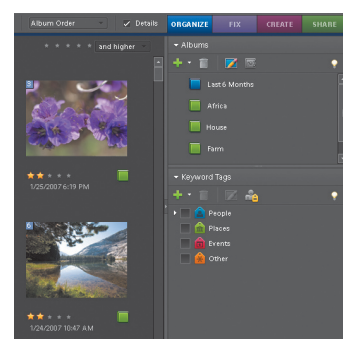

Find and view

* Available in the U.S. only. Basic membership does not require the purchase of an Adobe product, including Adobe Premiere Elements 7 and Photoshop Elements 7.

† For an up-to-date list of devices compatible with Photoshop.com Mobile, visit www.mobile.photoshop.com. Keep checking in—we'll be adding new devices soon.