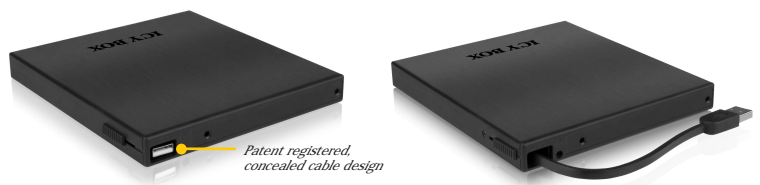

Packing content: 1x IB-AC642 contains adapter, front panel and external slim DVD enclosure

Logistical data

Packing unit:	20 pcs./carton	Dimension / carton:	375x335x355 mm	Import tax: 84733080
Total weight:	8.4 kg/carton	Dimension (incl. packing):	170x181x62 mm	
Gross weight (inc. packing):	0.368 kg	Dimension from article:	12.7x129x128 mm	
Net weight:	0.230 kg	Country of origin:	China	

RaidSonic Technology GmbH • Kurt-Fischer-Straße 50 • 22926 Ahrensburg / Germany
Telefon: +49-(0)4102 – 468 900 (Vertrieb) • Fax: +49-(0)4102 – 468 901 • www.raidsonic.de
Offers and deliveries are only done under our General Terms and Conditions. Errors and omissions excepted.

RaidSonic
STORAGE SOLUTIONS WITHOUT LIMITS