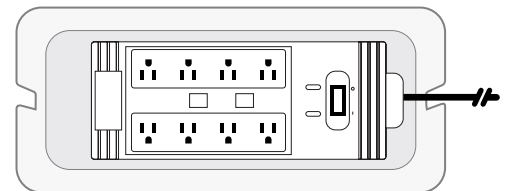

Designed with cable outlets either side of the box, CableBox will fit almost every size power strip with extra space for the cords, adapters, etc. **SPACE IS GAINED**, the lid is the perfect spot to place connected devices. **10 TWIST TIES** included to sort out your cables.

RUBBER FEET PREVENT IT FROM SLIPPING / **AVAILABLE** IN BLACK AND WHITE

DESIGNED TO FIT ALL SHAPES AND SIZES OF
SURGE PROTECTORS AND POWER STRIPS /
Size: 398 mm x 154 mm / 15.6 in x 6 in.

Long Power Strips