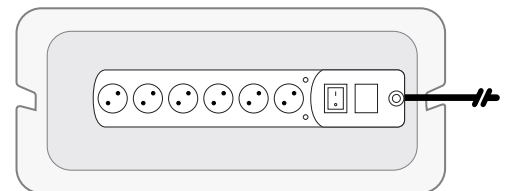

CableBox

OUT OF SIGHT, OUT OF MIND

UNDER OR ON THE DESK / NEXT TO THE COMPUTER / OR BEHIND THE TV /
LOOSE TANGLED CABLES ARE ALWAYS UNTIDY DUST TRAPS

CABLEBOX IS THE SOLUTION TO SOLVE THESE ISSUES / SIMPLY PLACE YOUR POWER STRIPS
OR SURGE PROTECTOR INSIDE CABLEBOX / **NO NEED TO UNPLUG ANYTHING FIRST** / THEN
STOW AWAY THE SURPLUS CABLE LENGTHS AND CLOSE THE LID / **DONE!**

Designed with cable outlets either side of the box, CableBox will fit almost every size power strip with extra space for the cords, adapters, etc. **SPACE IS GAINED**, the lid is the perfect spot to place connected devices. **10 TWIST TIES** included to sort out your cables.

RUBBER FEET PREVENT IT FROM SLIPPING / **AVAILABLE** IN BLACK AND WHITE

DESIGNED TO FIT ALL SHAPES AND SIZES OF
SURGE PROTECTORS AND POWER STRIPS /
Size: 398 mm x 154 mm / 15.6 in x 6 in.

Long Power Strips