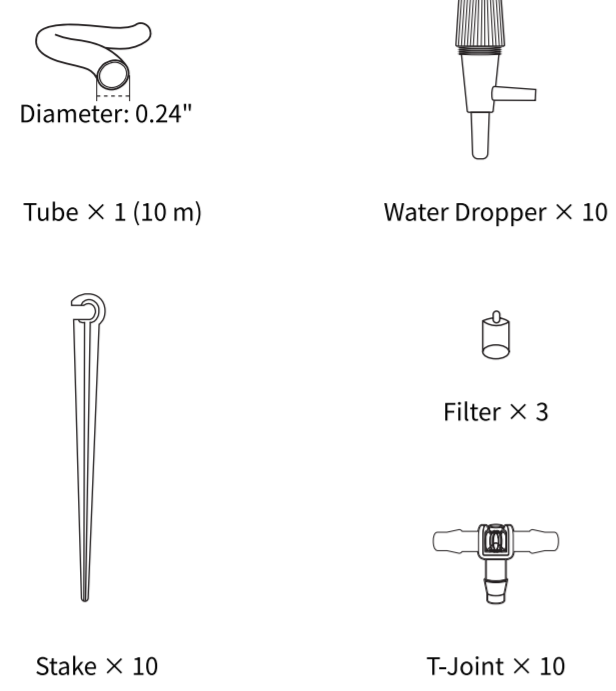

### Watering Kit Accessories

English 01

### Installation and Quick Start

English 02

Note: Smart Watering Kit sold separately.

English 03

### Bewässerungsset-Zubehör

German 04