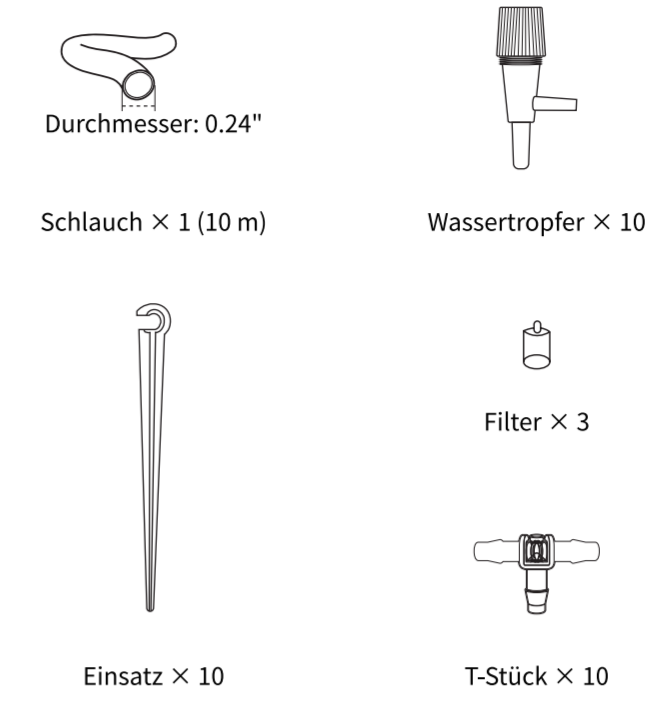

### Watering Kit Accessories

English 01

### Installation and Quick Start

English 02

Note: Smart Watering Kit sold separately.

English 03

### Bewässerungsset-Zubehör

German 04