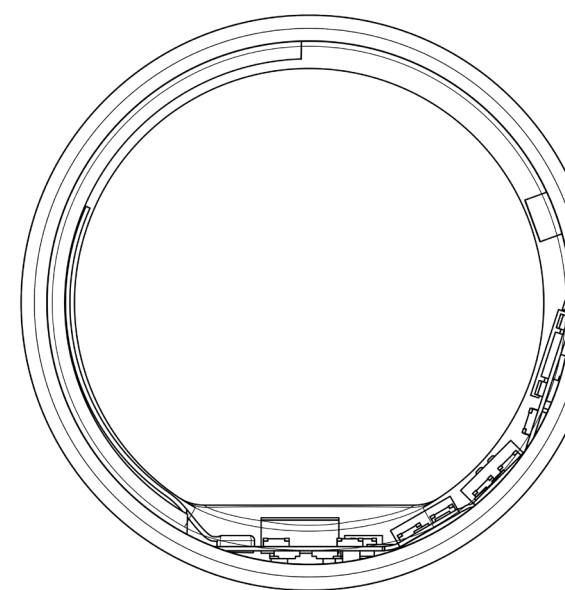

Weight & Dimensions

Weight:

2.4-3.6gm varying on the Ring size

Thickness:

2.45mm - 2.88mm

Size 05
16.17mm Dia
2.4 g

Size 06
17.05mm Dia
2.45 g

Size 07
18.09mm Dia
2.71 g

Size 08
19.01mm Dia
2.86 g

Size 09
19.96mm Dia
2.95 g

Size 10
20.75mm Dia
3.22 g

Size 11
21.46mm Dia
3.39 g

Size 12
22.3mm Dia
3.55 g

Size 13
24.05 mm Dia
3.62 g

Size 14
24.91mm Dia
3.7 g

Ring
Side view
Width 8mm
Thickness 2.45mm