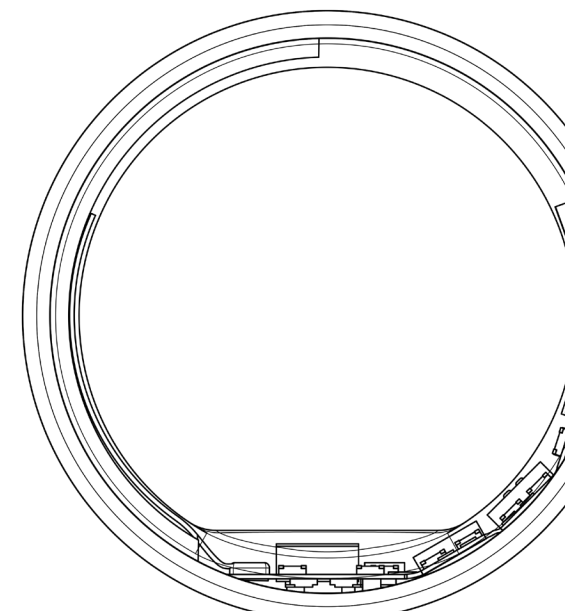

Weight & Dimensions

Weight:

2.4-3.6gm varying on the Ring size

Thickness:

2.45mm - 2.88mm

Size 05
16.17mm Dia
2.4 g

Size 06
17.05mm Dia
2.45 g

Size 07
18.09mm Dia
2.71 g

Size 08
19.01mm Dia
2.86 g

Size 09
19.96mm Dia
2.95 g

Size 10
20.75mm Dia
3.22 g

Size 11
21.46mm Dia
3.39 g

Size 12
22.3mm Dia
3.55 g

Size 13
24.05 mm Dia
3.62 g

Size 14
24.91mm Dia
3.7 g

Ring
Side view
Width 8mm
Thickness 2.45mm