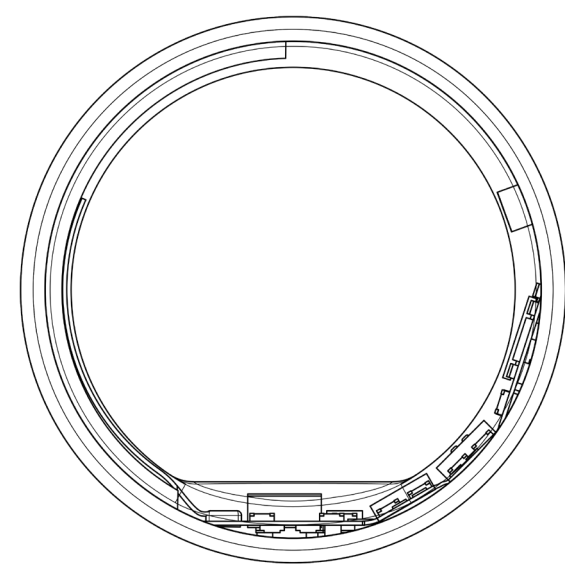

Weight & Dimensions

Weight:

2.4-3.6gm varying on the Ring size

Thickness:

2.45mm - 2.88mm

Size 05
16.17mm Dia
2.4 g

Size 06
17.05mm Dia
2.45 g

Size 07
18.09mm Dia
2.71 g

Size 08
19.01mm Dia
2.86 g

Size 09
19.96mm Dia
2.95 g

Size 10
20.75mm Dia
3.22 g

Size 11
21.46mm Dia
3.39 g

Size 12
22.3mm Dia
3.55 g

Size 13
24.05 mm Dia
3.62 g

Size 14
24.91mm Dia
3.7 g

Ring
Side view
Width 8mm
Thickness 2.45mm