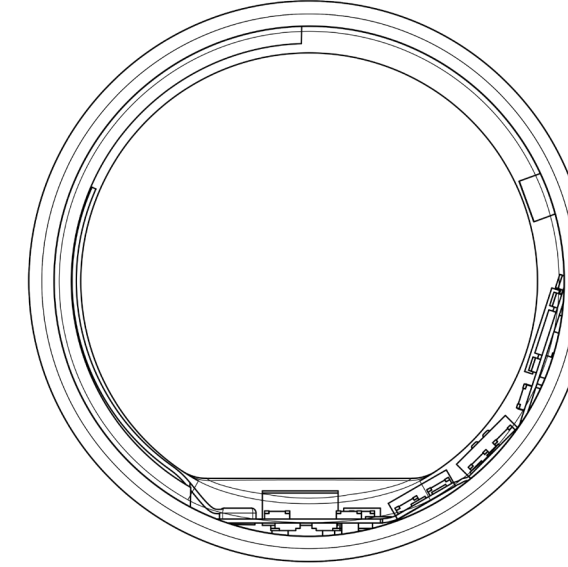

Weight & Dimensions

Weight:

2.4-3.6gm varying on the Ring size

Thickness:

2.45mm - 2.88mm

Size 05
16.17mm Dia
2.4 g

Size 06
17.05mm Dia
2.45 g

Size 07
18.09mm Dia
2.71 g

Size 08
19.01mm Dia
2.86 g

Size 09
19.96mm Dia
2.95 g

Size 10
20.75mm Dia
3.22 g

Size 11
21.46mm Dia
3.39 g

Size 12
22.3mm Dia
3.55 g

Size 13
24.05 mm Dia
3.62 g

Size 14
24.91mm Dia
3.7 g

Ring
Side view
Width 8mm
Thickness 2.45mm