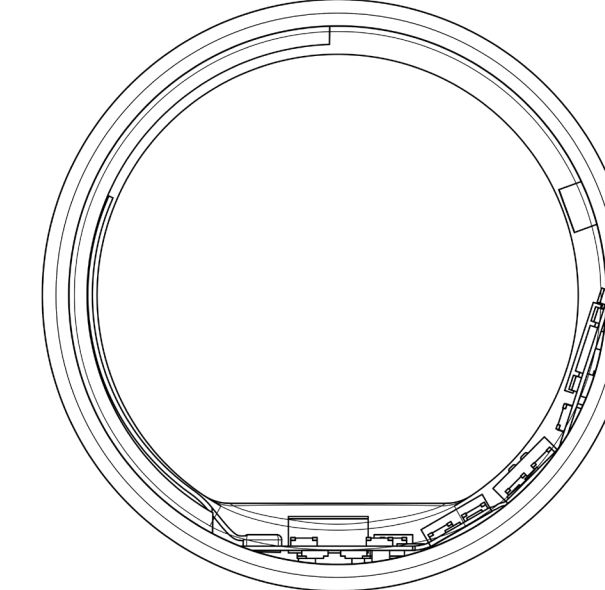

Weight & Dimensions

Weight:

2.4-3.6gm varying on the Ring size

Thickness:

2.45mm - 2.88mm

Size 05
16.17mm Dia
2.4 g

Size 06
17.05mm Dia
2.45 g

Size 07
18.09mm Dia
2.71 g

Size 08
19.01mm Dia
2.86 g

Size 09
19.96mm Dia
2.95 g

Size 10
20.75mm Dia
3.22 g

Size 11
21.46mm Dia
3.39 g

Size 12
22.3mm Dia
3.55 g

Size 13
24.05 mm Dia
3.62 g

Size 14
24.91mm Dia
3.7 g

Ring
Side view
Width 8mm
Thickness 2.45mm