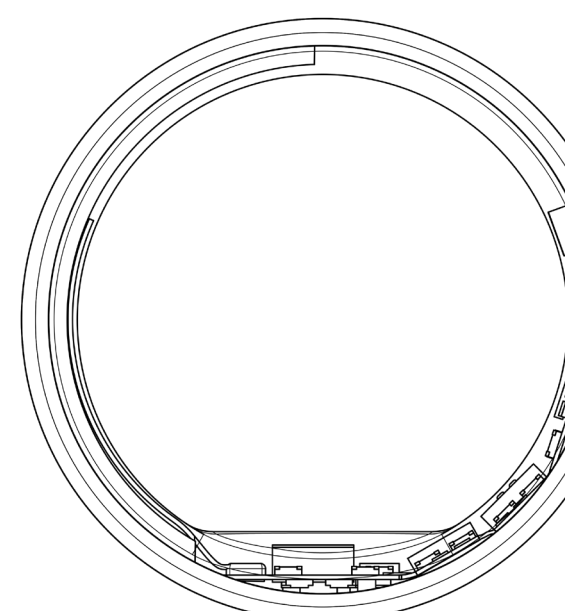

Weight & Dimensions

Weight:

2.4-3.6gm varying on the Ring size

Thickness:

2.45mm - 2.88mm

Size 05
16.17mm Dia
2.4 g

Size 06
17.05mm Dia
2.45 g

Size 07
18.09mm Dia
2.71 g

Size 08
19.01mm Dia
2.86 g

Size 09
19.96mm Dia
2.95 g

Size 10
20.75mm Dia
3.22 g

Size 11
21.46mm Dia
3.39 g

Size 12
22.3mm Dia
3.55 g

Size 13
24.05 mm Dia
3.62 g

Size 14
24.91mm Dia
3.7 g

Ring
Side view
Width 8mm
Thickness 2.45mm