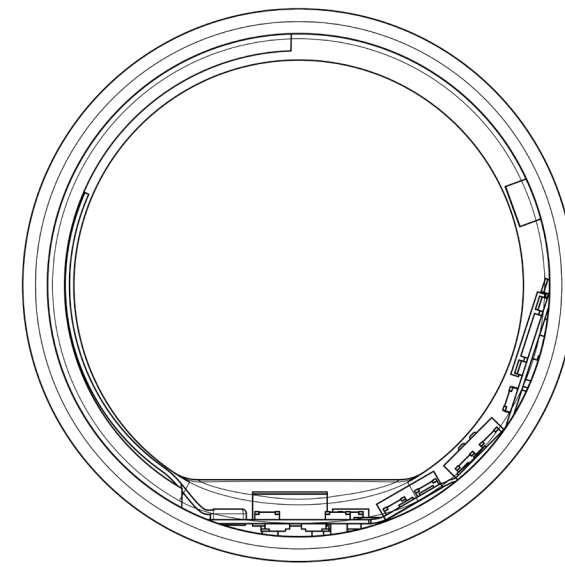

Weight & Dimensions

Weight:

2.4-3.6gm varying on the Ring size

Thickness:

2.45mm - 2.88mm

Size 05
16.17mm Dia
2.4 g

Size 06
17.05mm Dia
2.45 g

Size 07
18.09mm Dia
2.71 g

Size 08
19.01mm Dia
2.86 g

Size 09
19.96mm Dia
2.95 g

Size 10
20.75mm Dia
3.22 g

Size 11
21.46mm Dia
3.39 g

Size 12
22.3mm Dia
3.55 g

Size 13
24.05 mm Dia
3.62 g

Size 14
24.91mm Dia
3.7 g

Ring
Side view
Width 8mm
Thickness 2.45mm