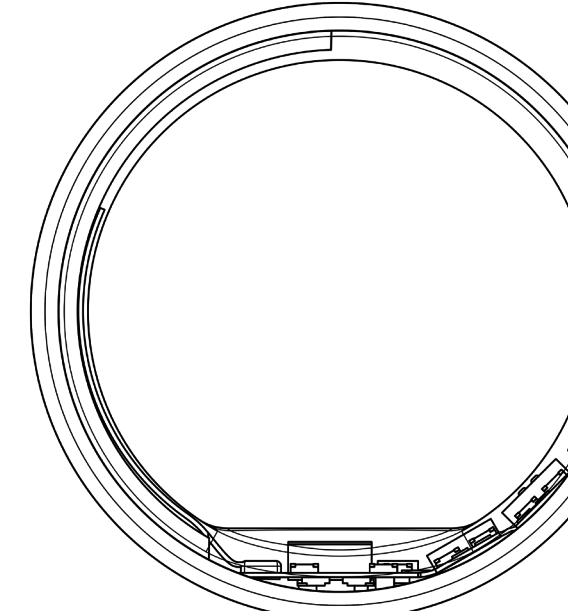

Weight & Dimensions

Weight:

2.4-3.6gm varying on the Ring size

Thickness:

2.45mm - 2.88mm

Size 05
16.17mm Dia
2.4 g

Size 06
17.05mm Dia
2.45 g

Size 07
18.09mm Dia
2.71 g

Size 08
19.01mm Dia
2.86 g

Size 09
19.96mm Dia
2.95 g

Size 10
20.75mm Dia
3.22 g

Size 11
21.46mm Dia
3.39 g

Size 12
22.3mm Dia
3.55 g

Size 13
24.05 mm Dia
3.62 g

Size 14
24.91mm Dia
3.7 g

Ring
Side view
Width 8mm
Thickness 2.45mm