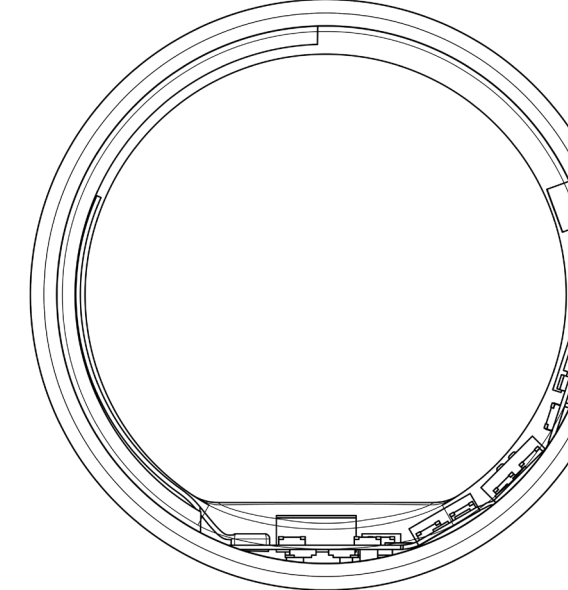

Weight & Dimensions

Weight:

2.4-3.6gm varying on the Ring size

Thickness:

2.45mm - 2.88mm

Size 05
16.17mm Dia
2.4 g

Size 06
17.05mm Dia
2.45 g

Size 07
18.09mm Dia
2.71 g

Size 08
19.01mm Dia
2.86 g

Size 09
19.96mm Dia
2.95 g

Size 10
20.75mm Dia
3.22 g

Size 11
21.46mm Dia
3.39 g

Size 12
22.3mm Dia
3.55 g

Size 13
24.05 mm Dia
3.62 g

Size 14
24.91mm Dia
3.7 g

Ring
Side view
Width 8mm
Thickness 2.45mm