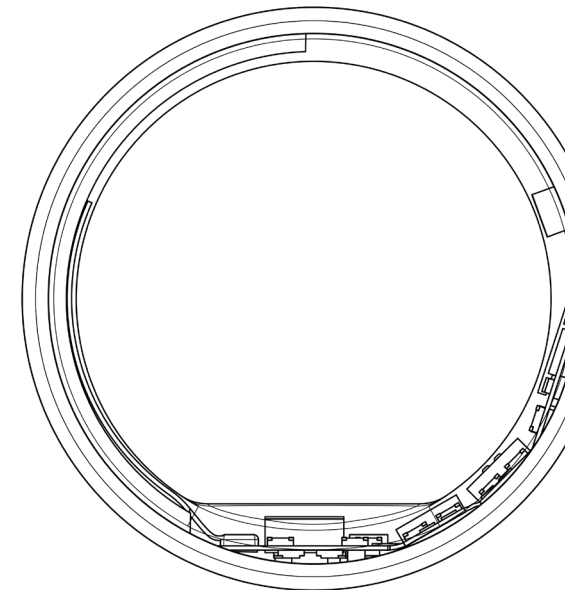

Weight & Dimensions

Weight:

2.4-3.6gm varying on the Ring size

Thickness:

2.45mm - 2.88mm

Size 05
16.17mm Dia
2.4 g

Size 06
17.05mm Dia
2.45 g

Size 07
18.09mm Dia
2.71 g

Size 08
19.01mm Dia
2.86 g

Size 09
19.96mm Dia
2.95 g

Size 10
20.75mm Dia
3.22 g

Size 11
21.46mm Dia
3.39 g

Size 12
22.3mm Dia
3.55 g

Size 13
24.05 mm Dia
3.62 g

Size 14
24.91mm Dia
3.7 g

Ring
Side view
Width 8mm
Thickness 2.45mm