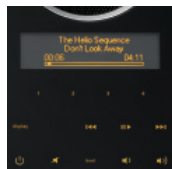

Logitech®

Z-10 Interactive 2.0 Speaker System

Take control of your digital music with the Logitech Z-10 Interactive 2.0 Speaker System. Its touch-sensitive multimedia controls and presets give you unprecedented control of your digital music. An innovative LCD display shows track information, a digital clock and other useful info and the bi-amp, full-range, two-way speaker design delivers studio-quality audio with a more balanced response in a desktop environment. A single USB cable provides the audio signal and track information for a simple, no-hassle installation. Connect to the headphone jack for private listening, or plug in your favourite MP3 or CD player to the convenient auxiliary input.

Benefits

- Touch-sensitive multimedia controls & convenient presets for excellent function management. Save and recall your favourite Internet radio stations and playlists.
- Graphic LCD displays track information, like artist and song title from your PC.
- Studio quality 30W RMS two-way speaker design delivers enhanced audio imaging, crystal clear highs and incredible bass.
- 3" high excursion driver with 1" dome tweeter
- Simple USB setup & full-range acoustic design means rich bass with no need for a bulky subwoofer.
- Headphone jack allows private listening or plug in your favourite MP3 or CD player to the convenient auxiliary input.
- 2 year guarantee
- Full product support