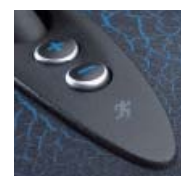

Logitech® G5 Laser Mouse

The Gamer's Choice

- This ultra-high resolution 2000 dpi laser engine churns images at an astounding 6.4 megapixels per second. A massive (30-pixel by 30-pixel) sensor array and precision laser technology provides best-in-class performance and tracking.
- Full-speed USB—up to 1000 reports/sec—delivers blazing speed and instant acceleration.
- Use 36 grams of adjustable weights to tune the balance and heft of the G5 for the control you need to dominate the competition.
- Forget sticky workarounds. Durable Polytetrafluoroethylene gaming feet give your G5 the ultra-smooth glide you want in a gaming mouse.
- The G5 provides instant access to three sensitivity levels— 400 dpi, 800 dpi, and 2000 dpi—before driver installation. Shift from pixel-precise targeting to fast-twitch maneuvers, without pausing the action.
- Documentation in English
- 3-year guarantee
- Full product support

The Logitech G5 Laser Mouse is the gamer's choice with a 2000 dpi laser engine for blinding speed and ultra-smooth tracking and Full Speed USB of up to 1000 reports/sec. The G5 36 gram adjustable weight cartridge gives you hundreds of variations on balance and heft—including one that's perfect for your unique gaming style. Polytetrafluoroethylene gaming feet provide the ultra-smooth glide you want in a performance-grade mouse. Logitech's SetPoint software to customises your mouse with advanced features such as game detection and "on-the-fly" adjustable sensitivity (including independent x and y axis settings). Now with 2 thumb buttons for additional programmability.