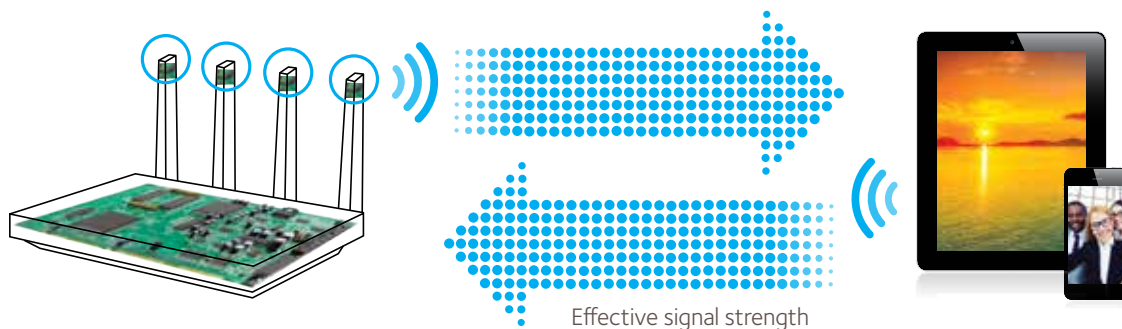

Nighthawk X8 Active antennas compensate for weaker mobile device signals and effectively improve signal strength.