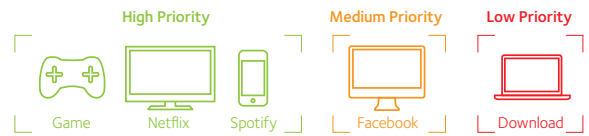

Tri-Band WiFi provides 3 dedicated WiFi Bands

Dynamic Quality of Service (QoS)

If you like gaming and streaming videos, then you can benefit from Dynamic Quality of Service (QoS).

Dynamic QoS automatically prioritizes bandwidth to latency sensitive applications like online gaming and video streaming by recognizing application and device information as well as bandwidth needs. Dynamic QoS will also ensure that lower priority applications like file downloads will never get completely stopped.

Applications have same priority

Traditional WiFi

Automatically recognizes & prioritizes applications

Dynamic QoS

Powerful Dual Core 1.4GHz processor for faster processing

Basic WiFi routers use simple single core processors to connect WiFi devices to the Internet.