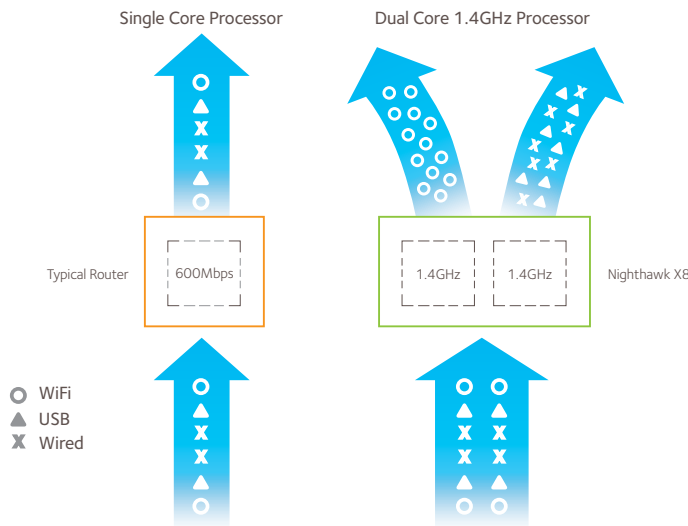

Tri-Band WiFi

The Nighthawk X8 AC5300 Smart WiFi Router with breakthrough Tri-Band WiFi technology delivers a massive combined wireless speed of up to 5.3Gbps. X8 optimizes WiFi performance by intelligently assigning every device to the fastest WiFi band possible and doing so allows devices to connect at their maximum speed. Load Balancing distributes WiFi devices ensuring usage of both the 5GHz WiFi bands. Even if everyone and everything in the home that's connected to the Internet is streaming, gaming, working, playing, socializing or updating at the same time, the X8 won't miss a beat—you'll enjoy seamless clarity and zero lag.

Applications have same priority

Traditional WiFi

Automatically recognizes & prioritizes applications

Dynamic QoS

Powerful Dual Core 1.4GHz processor for faster processing

Basic WiFi routers use simple single core processors to connect WiFi devices to the Internet.

Nighthawk X8 delivers Tri-band WiFi, quad-stream performance on each band, Multi-User MIMO capable, has 6 Gigabit LAN ports with Port Aggregation, and dual USB interfaces to connect external USB storage. Using a single core processor would cause severe performance issues as various processes compete for CPU power.

That's why the X8 utilizes a powerful 1.4GHz dual-core processor to separate processes and prioritize high performance WiFi connections to get maximum combined WiFi speeds of up to 5.3Gbps. This is performance perfected!