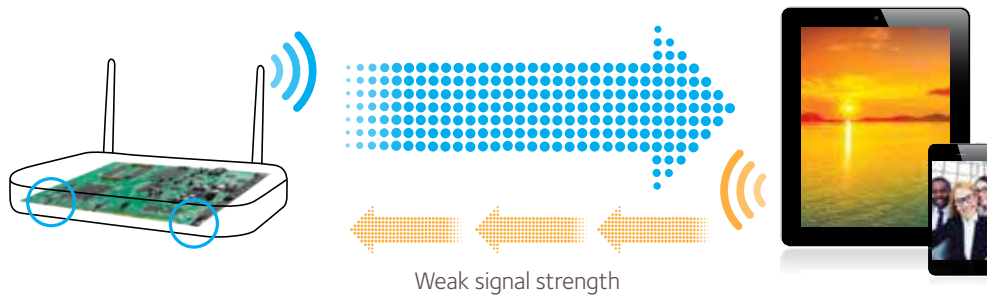

Traditional WiFi router has harder time receiving weaker mobile device signals.