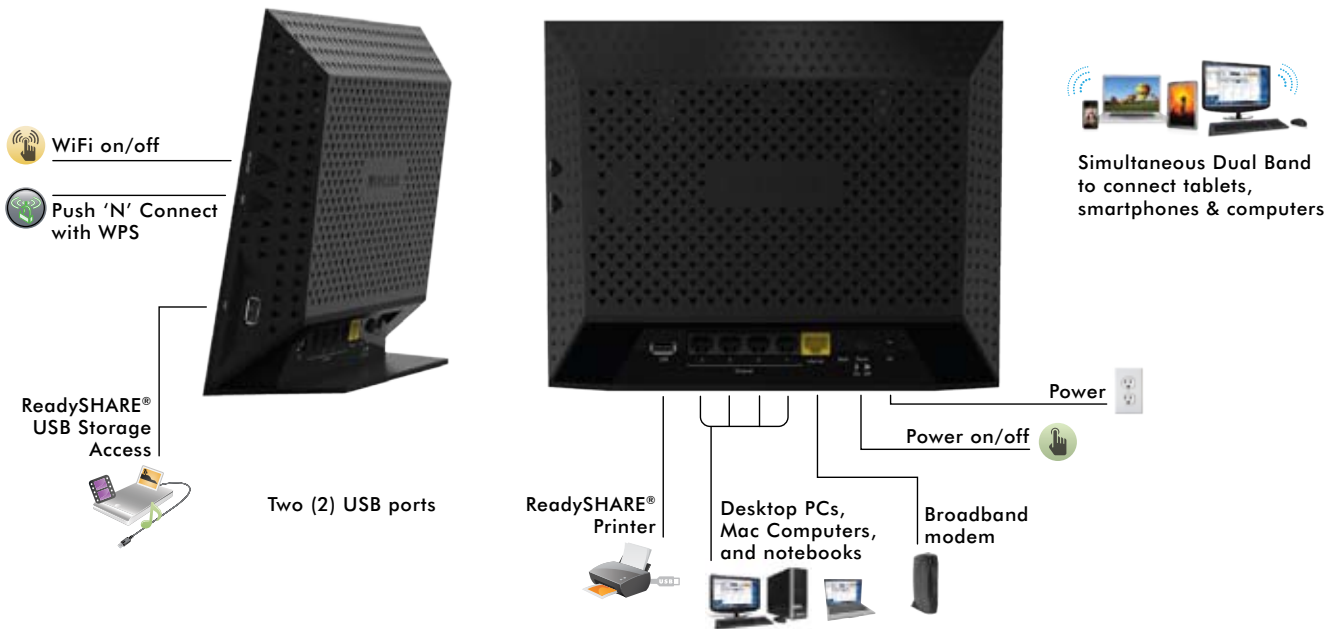

WiFi Technology	FEATURES									APPLICATIONS			
	Speed	Range	NETGEAR Genie®	Secure Connection	Easy Install	ReadySHARE USB Access	Simultaneous Dual Band	Gigabit Wired	Gigabit WiFi	Email, Chat, Surf, Music, Video	Online gaming	HD Streaming	Multiple HD Streaming
N150	Up to 150 Mbps†		✓	✓	✓					✓			
N300	Up to 300 Mbps†		✓	✓	✓					✓	✓		
N600	Up to 300+300 Mbps†		✓	✓	✓	✓	✓	✓		✓	✓	✓	
N900	Up to 450+450 Mbps†		✓	✓	✓	✓	✓	✓		✓	✓	✓	✓
AC1750	Up to 450+1300† Mbps†		✓	✓	✓	✓	✓	✓	✓	✓	✓	✓	✓