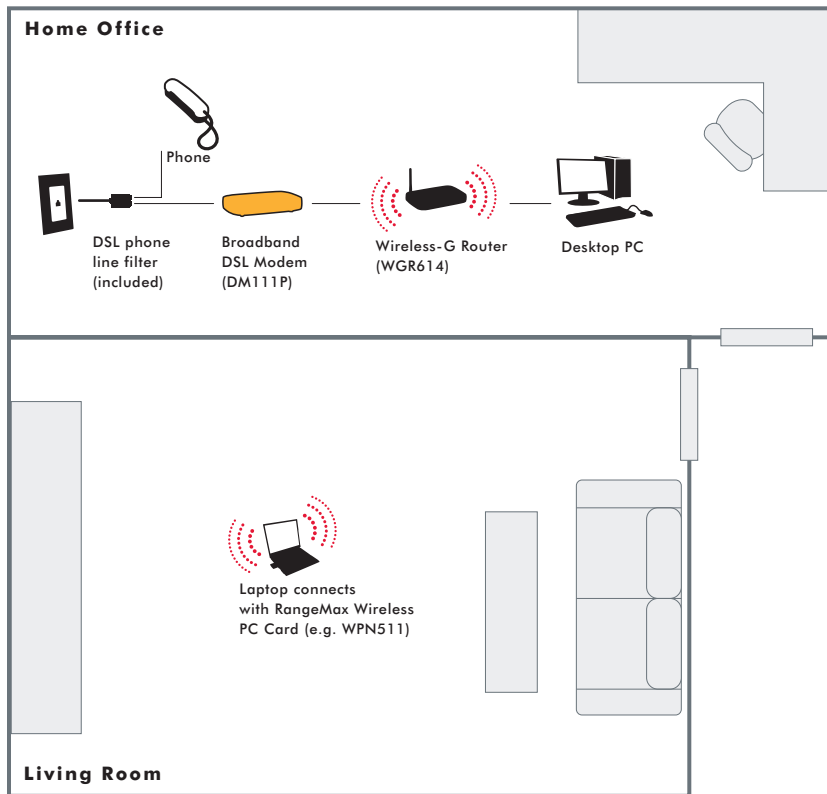

Features

NETGEAR's Broadband DSL Modem is the simple solution for setting up direct, always-on Internet connectivity for home and office networks. Plus, it gets you up and running fast with NETGEAR's signature ease of installation. Up to 24 Mbps downstream and 1.5 Mbps upstream throughput delivers true broadband experience. NETGEAR's Broadband DSL Modem works with your current broadband DSL service provider.

**Connect laptops, desktops,
gaming consoles, and more!**