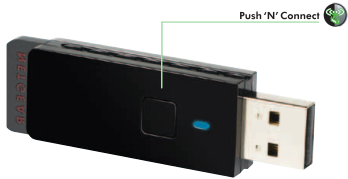

Improve wireless performance from built-in WiFi in notebooks and desktops

- Connects PCs to the Internet using Wireless-G or Wireless-N routers from NETGEAR and others
- Push 'N' Connect secures the connection to a wireless router
- Includes adapter cradle for desktop computers

Features

- Designed for your notebook or desktop PC
- Supports WPA-PSK, WPA2-PSK, and WEP security
- Push 'N' Connect

STEP 1
Push the Push 'N' Connect button on the adapter

STEP 2
Push the Push 'N' Connect button on your router

STEP 3
Connect securely

The NETGEAR Difference

WNA1100

- ✓ Compact design
- ✓ Integrated cradle
- ✓ Push 'N' Connect
- ✓ Easy Smart Wizard setup
- ✓ Reliable and compatible

Which is the Best Product for You?	Wireless-N 150	Wireless-N 300
Speed†	Up to 150 Mbps	Up to 300 Mbps
Surf the Internet, email and online chat	✓	✓
Push 'N' Connect easy security	✓	✓
Simultaneous downloads, voice, multimedia streaming		✓
Networked or shared storage/large file sharing		✓