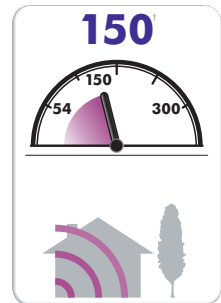

The NETGEAR Difference

WNA1100

- ✓ Compact design
- ✓ Integrated cradle
- ✓ Push 'N' Connect
- ✓ Easy Smart Wizard setup
- ✓ Reliable and compatible

Which is the Best Product for You?	Wireless-N 150	Wireless-N 300
Speed†	Up to 150 Mbps	Up to 300 Mbps
Surf the Internet, email and online chat	✓	✓
Push 'N' Connect easy security	✓	✓
Simultaneous downloads, voice, multimedia streaming		✓
Networked or shared storage/large file sharing		✓

Use with a Wireless-N 150 Router or Modem Router for maximum performance

Wireless-N 150 Router (WNR1000)

RangeMax® Wireless-N 150 Router (WPN824N)

Wireless-N 150 Modem Router (DGN1000)