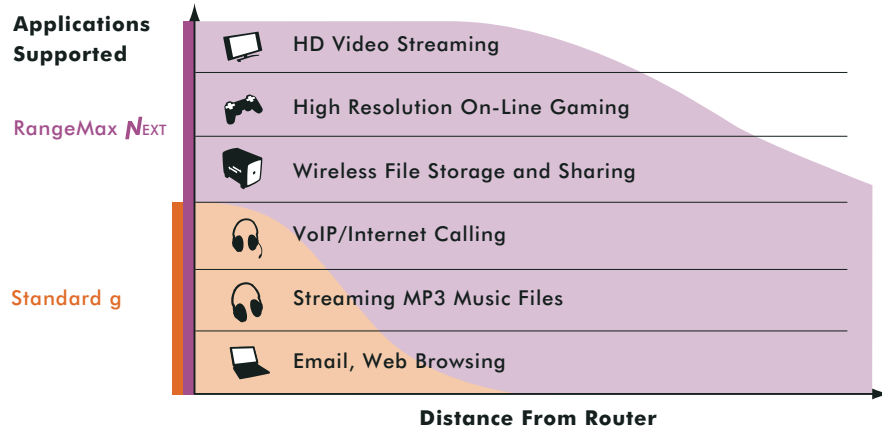

This is Steady-Stream

Steady-Stream technology ensures you have enough streaming bandwidth to support all of your applications, all over your home, all at once.