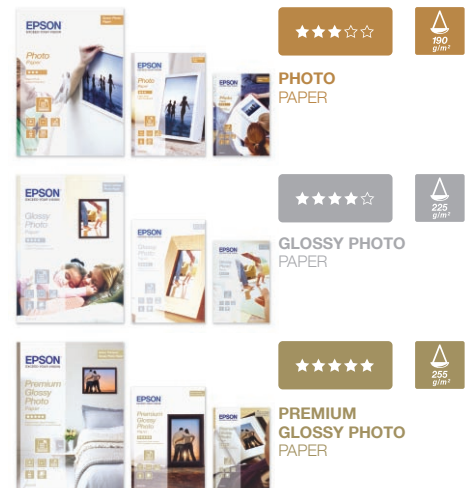

- Epson Stylus S21 printer
- 4 individual ink cartridges
- Software CD
- 'Start Here' guide
- Warranty document
- Power cable

RECOMMENDED PAPER

Epson's Micro Piezo™ inkjet technology gives great results on a wide range of paper types, giving you the flexibility to print whatever you want. And Epson produces a range of paper to help you do this, from A4 inkjet paper through to glossy photo paper in a variety of sizes.