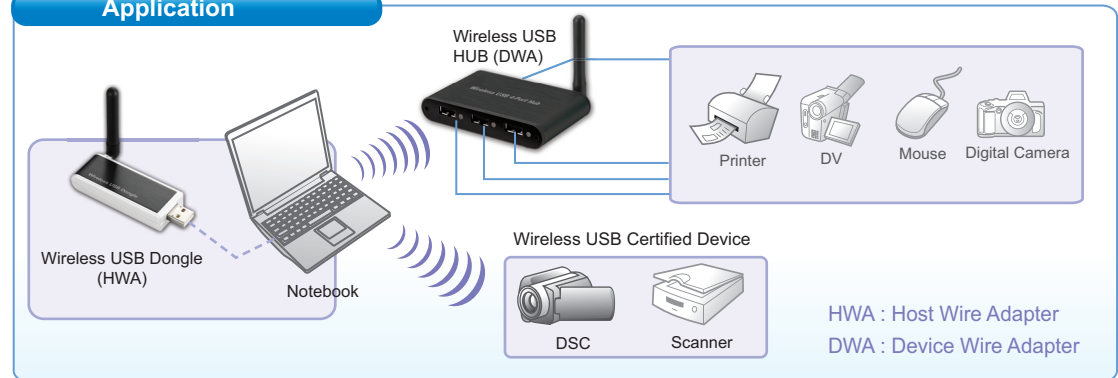

Application

GOOD WAY TECHNOLOGY CO., LTD.

3F, No.135, Lane 235 Pau Chiao Rd., Hsin Tien, Taipei County, Taiwan
Tel: 886-2-8919-1200 Fax: 886-2-8919-1220~1
<http://www.goodway.com.tw> E-mail:sales@goodway.com.tw