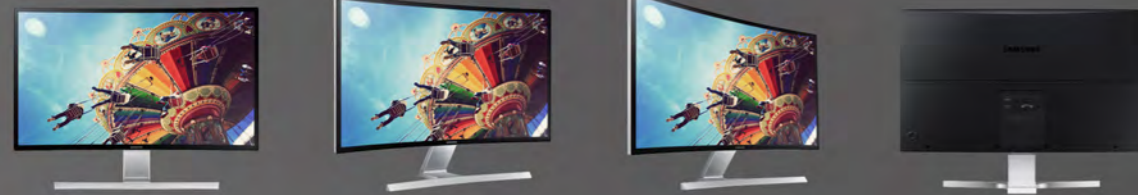

# For Entertainment

Entertainment contents come alive with vivid image and stereo speaker built into the curved screen.

Elegant minimal design created by Smooth ergonomic curve and refined metallic stand.

### An amazing curved screen for the ultimate immersive experience

The SD590C boasts a curved screen that takes your entertainment experience to a whole new level. The radius and depth of the curve create a wider field of view and make the screen seem larger and more immersive than a flat screen of the same size. And because the screen edges are physically closer, matching the natural curve of your eyes, you get uniform viewing distance across the entire screen a more comfortable viewing experience that is easy on your eyes.

### Entertainment content comes alive with stereo speakers built right into the curved screen

Truly immersive viewing from a curved screen deserves equally immersive surround sound. That is why the SD590 was created with 5-Watt, 2-channel dual stereo speakers built right into the curve, delivering rich, high-quality stereo sound that envelops you and enhances your movies and music in a way that you'll think you're at a movie theater or concert. Enjoy the total solution for vision and sound that takes your entertainment to new heights, all in the comfort of your home.

## Elegant minimal design created by a smooth ergonomic curve and refined metallic stand

To design the curve on the SD590C monitor, Samsung carefully studied how the human eye works to find just the right curve radius for the screen so that every part is at the same distance to your eye and the viewing is more comfortable and immersive. The monitor also features a clean and understated look that keeps you focused on your content. Elevated by a curved stand and angled neck and framed perfectly by narrow bezel, the picture almost seems to float weightlessly, its elegant silhouette engaged by the monitor's clean back.