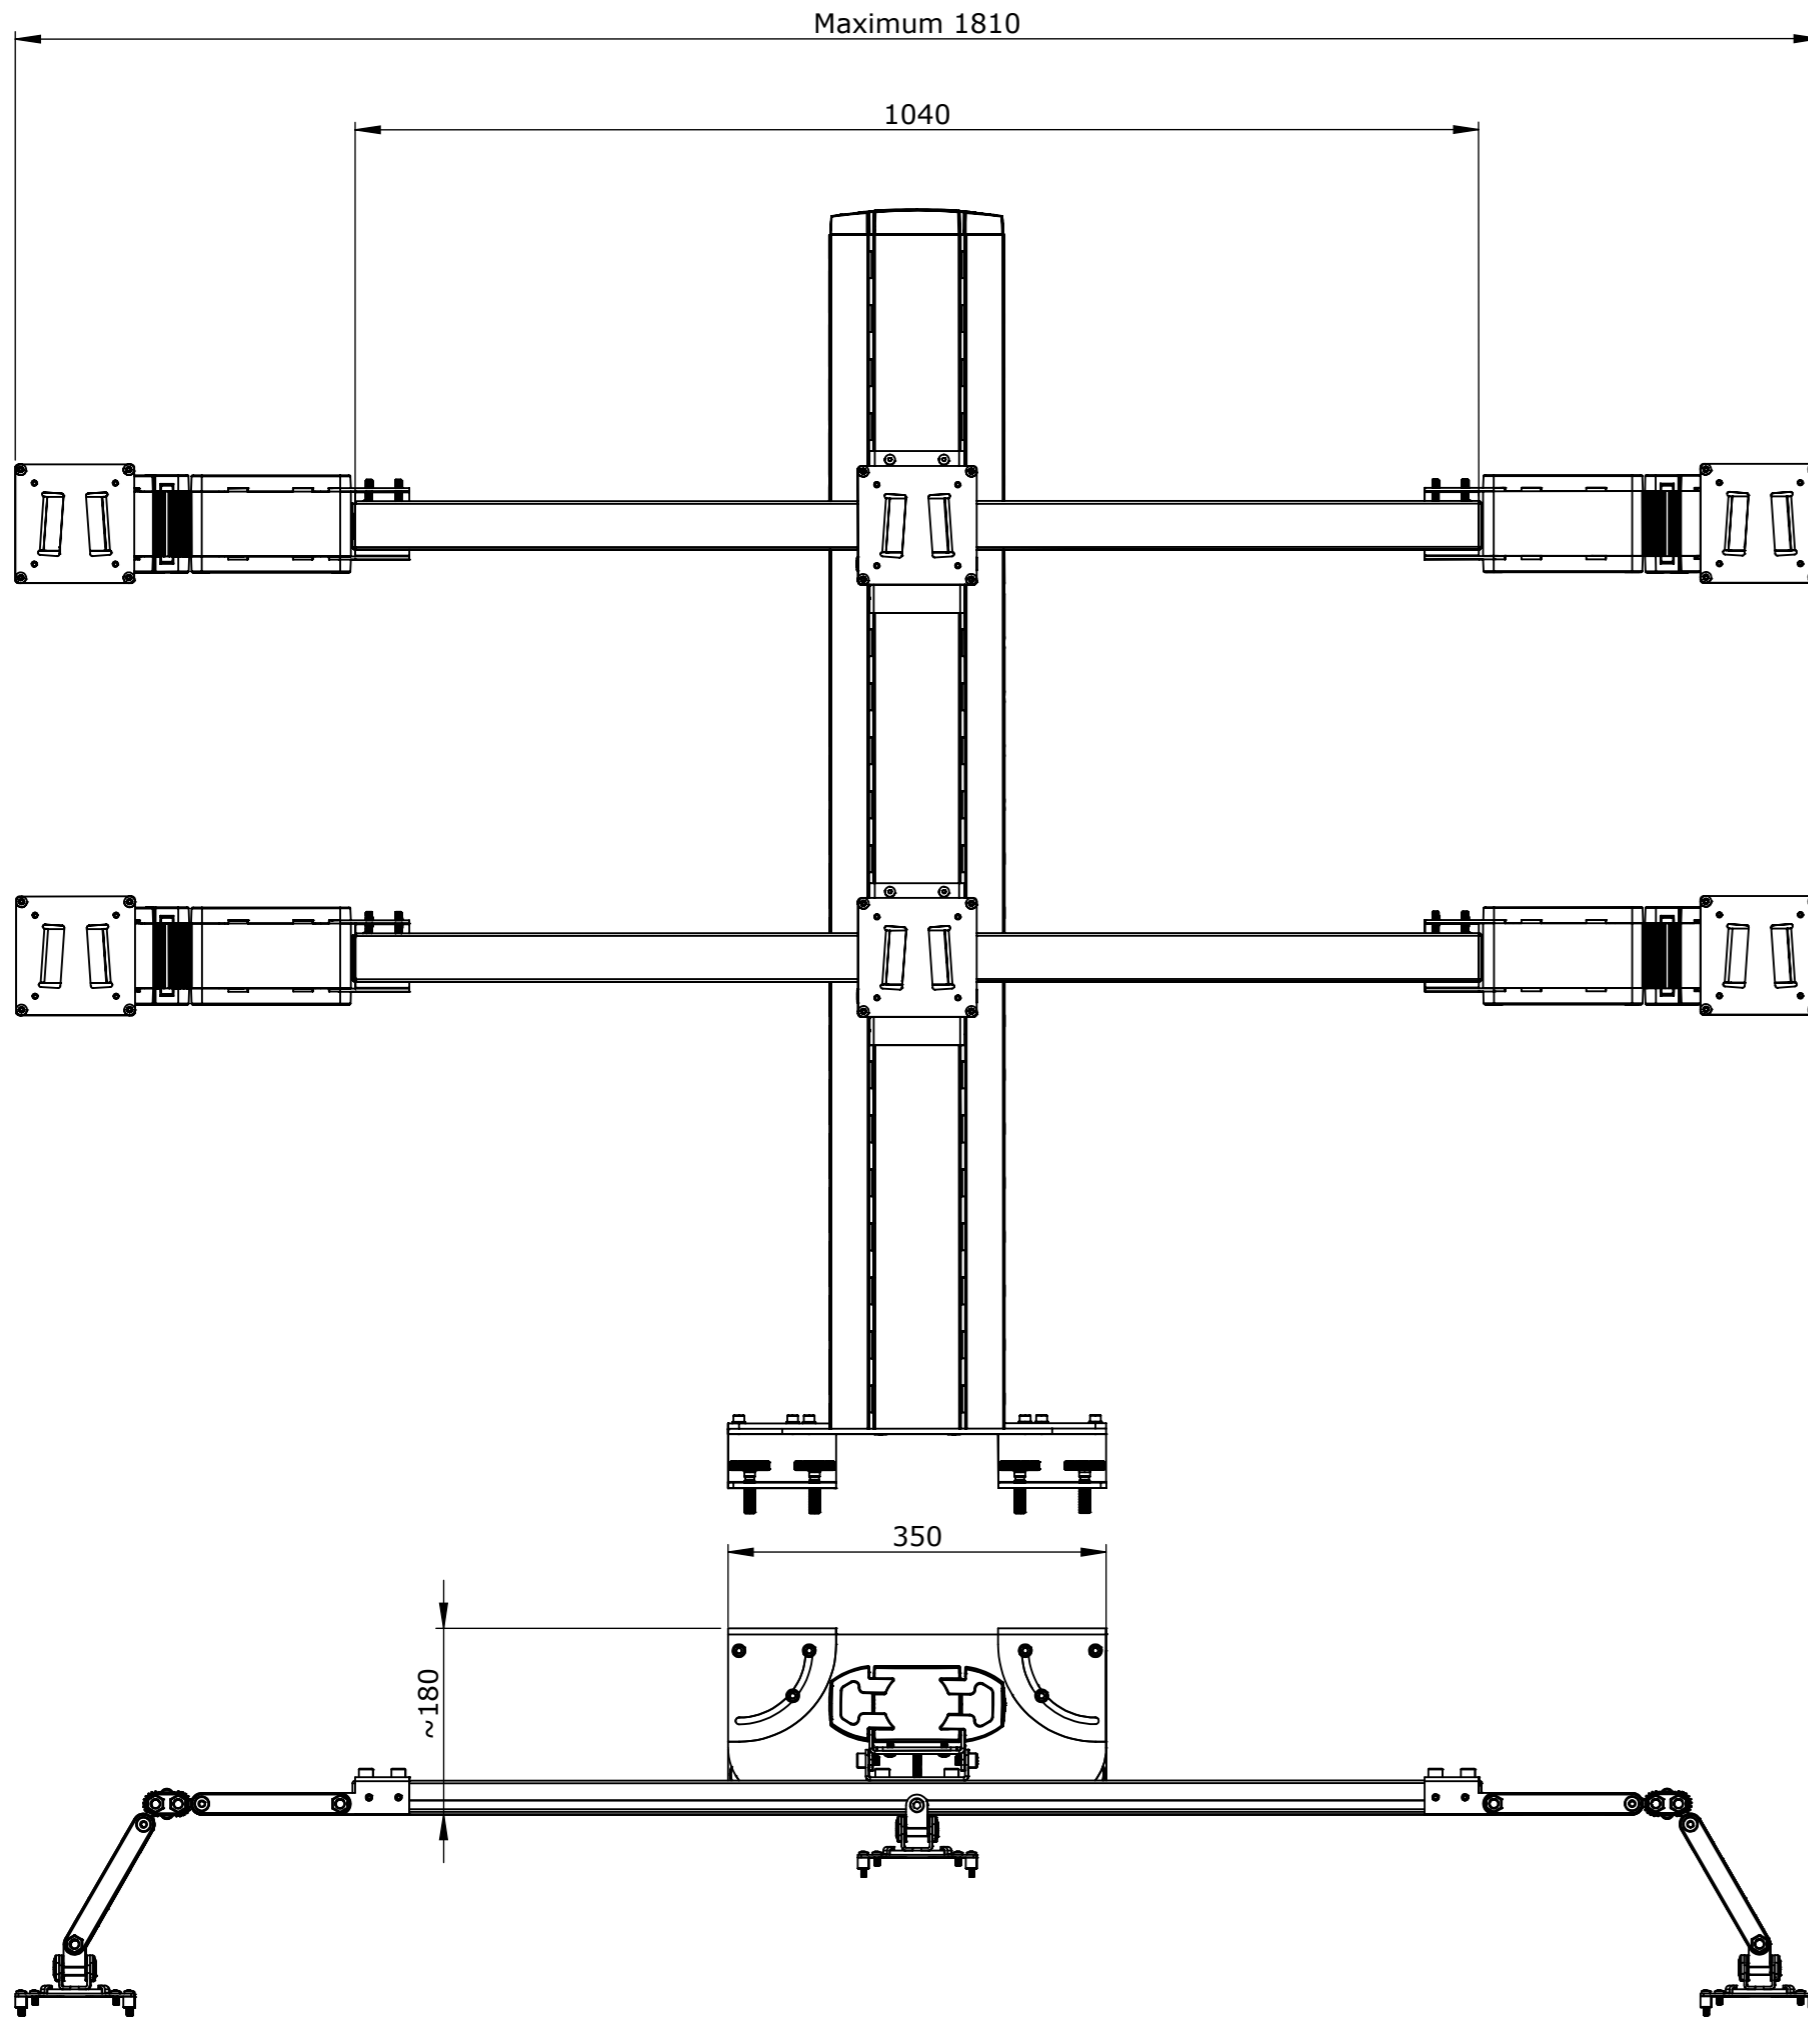

MM051001-P0 SMS Multi Control Dual Clamp dimensions in mm

MM051002-P0 SMS Multi Control Triple Clamp dimensions in mm

MM051003-P0 SMS Multi Control Quad Clamp dimensions in mm

MM051004.P0 SMS Multi Control 2xTriple Clamp dimensions in mm

MM051005 SMS Multi Control 2xQuad Clamp dimensions in mm

MM051006-P0 SMS Multi Control Dual Boomerang dimensions in mm

MM051007-P0 SMS Multi Control Triple Clamp dimensions in mm

MM051008-P0 SMS Multi Control Quad Boomerang dimensions in mm

MM051009 SMS Multi Control 2xTriple Boom dimensions in mm

MM051010-P0 SMS Multi Control 2xQuad Boom dimensions in mm

MM051011-P0 SMS Multi Control 2xDual Clamp dimensions in mm

MM051012-P0 SMS Multi Control 2xDual Boomerang dimensions in mm