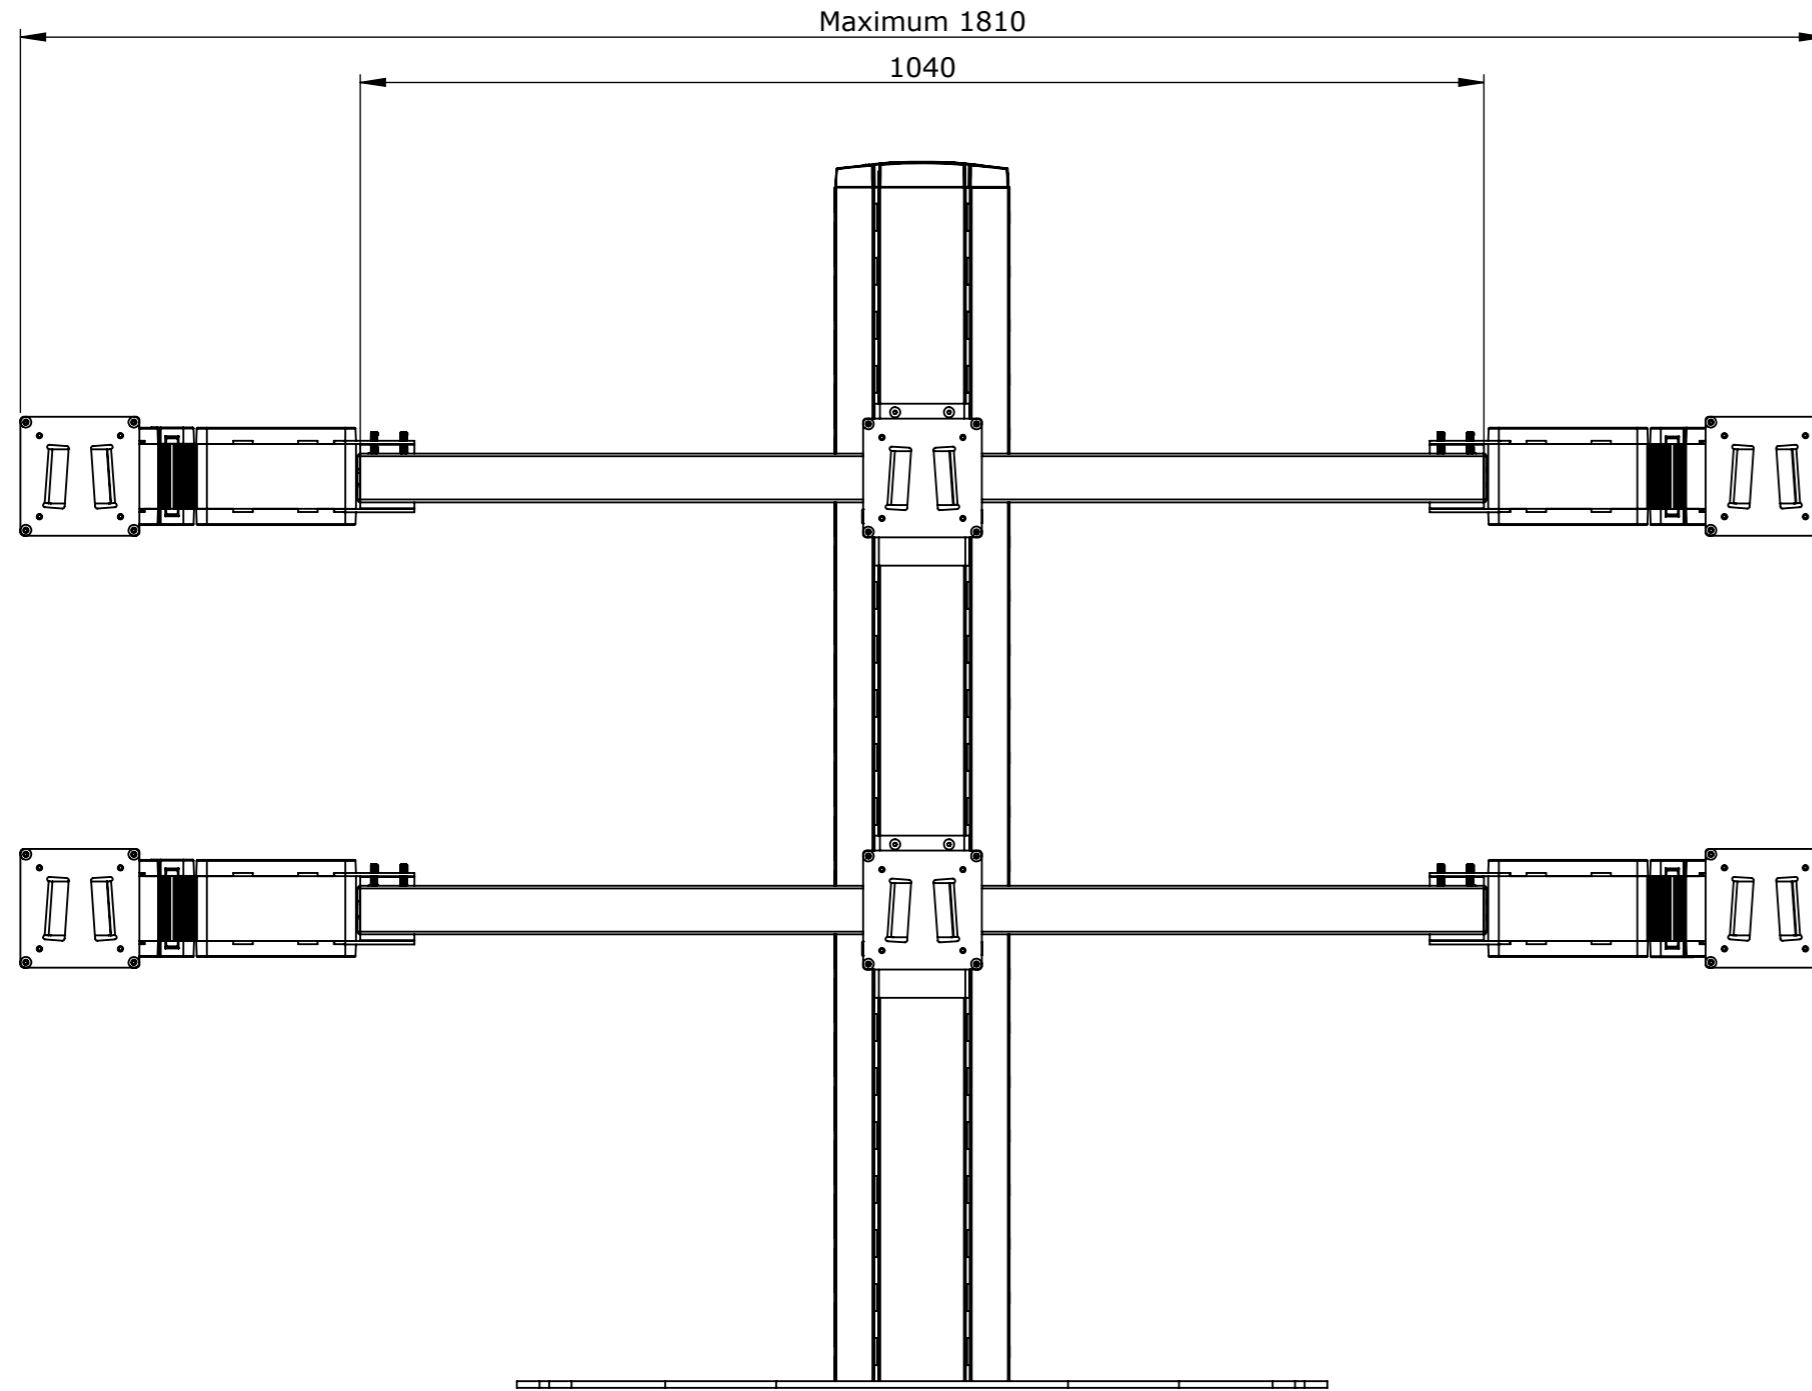

MM051001-P0 SMS Multi Control Dual Clamp dimensions in mm

MM051002-P0 SMS Multi Control Triple Clamp dimensions in mm

MM051003-P0 SMS Multi Control Quad Clamp dimensions in mm

MM051004.P0 SMS Multi Control 2xTriple Clamp dimensions in mm

MM051005 SMS Multi Control 2xQuad Clamp dimensions in mm

MM051006-P0 SMS Multi Control Dual Boomerang dimensions in mm

MM051007-P0 SMS Multi Control Triple Clamp dimensions in mm

MM051008-P0 SMS Multi Control Quad Boomerang dimensions in mm

MM051009 SMS Multi Control 2xTriple Boom dimensions in mm

MM051010-P0 SMS Multi Control 2xQuad Boom dimensions in mm

MM051011-P0 SMS Multi Control 2xDual Clamp dimensions in mm

MM051012-P0 SMS Multi Control 2xDual Boomerang dimensions in mm