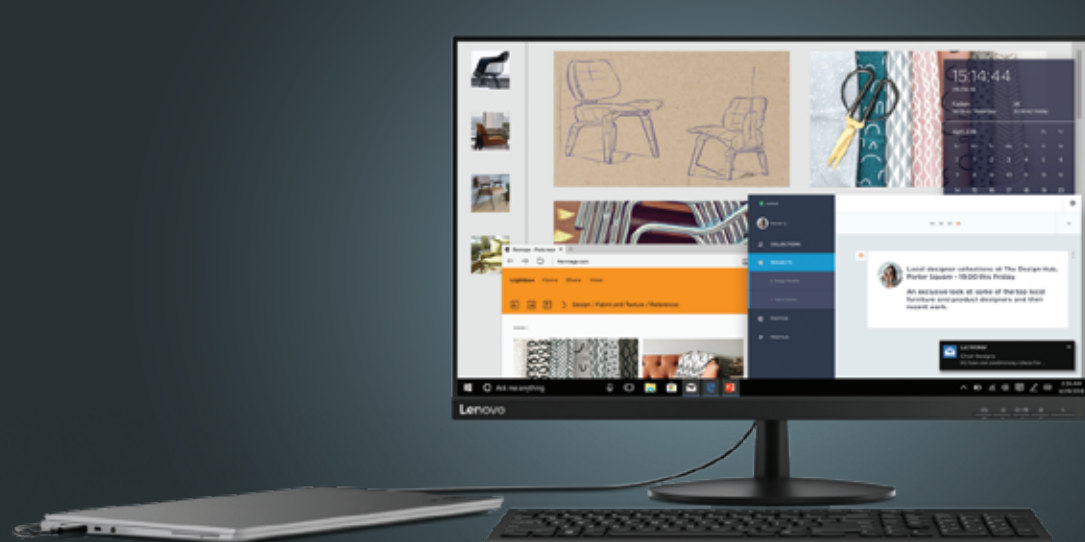

Lenovo L27m-28 Monitor

Lenovo™

The Lenovo L27m-28 monitor provides an unobstructed viewing experience with the NearEdgeless screen. The full-HD, large 27-inch screen offers enough screen real estate to have multiple working windows at once. The impressive and eye-catching display will be a centerpiece of your desktop, at home, or in the office. Apart from the latest USB Type-C single cable solution, this monitor also features HDMI and VGA ports for versatile connectivity. Compliance with ENERGY STAR® 7.1, RoHS, and REACH requirements ensure that you are doing your bit for the environment.

One Cable Connection

TÜV Eye Comfort

Wide Viewing Angle

Seamless Viewing Experience

Single Cable Solution

The Lenovo L27m-28 quietly surpasses a typical monitor by reducing cable clutter while providing exceptional visual clarity. You can easily multitask by connecting the monitor to your mobile devices and peripherals, while enjoying the luxury of a large screen.

Exceptional Connectivity

This monitor features the versatile USB Type-C port, revolutionizing the interactions between devices and simplifying data and power solutions into one universally compatible port. The exceptional connectivity solution of the single cable allows easy transfer of data, audio, and video, do all this while simultaneously powering your device, be it a laptop, tablet, or mobile.

Clean and Detailed

The 27-inch NearEdgeless display with 1920 x 1080 full-HD resolution provides exceptional visual clarity. Featuring a multitude of connectivity options with HDMI 1.4, USB Type-C, and VGA, this monitor allows you to connect to just about any device. It is designed as 'plug and play' for all operating systems and is the best choice to deliver all shades of light and natural colors to create an immersive viewing experience. Every detail can be seen clearly with the AMD FreeSync™ technology that eliminates image stuttering and tearing.