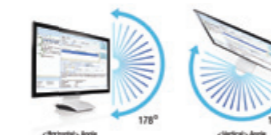

178° Wide Viewing Angle See your work from the best possible angle

Get the best view from any angle with the Samsung Smart Station Series 7. While conventional monitors have a viewing angle of 170 degrees horizontally, the Smart Station Series 7 has an extra wide viewing angle of 178 degrees. The additional 8 degrees is particularly useful when playing content on your monitor. The Samsung Smart Station has improved its vertical viewing angles by 18 degrees, making it the perfect display for showing movies in front of a large audience or when viewing other content such as pictures, games and other content.