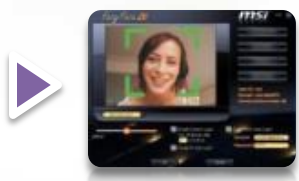

MSI WindPad 100W quick view

WindPad Overall Strength	
Portability	800g (with 2 cell battery)
IO Features	full I/O (USB/mini HDMI/SD card/SIM card slot/docking connector)
Exclusive AP	Exclusive msi AP design (msi wind touch/easy face/msi magnifier tool/msi photo easy viewer)
Function	Supports multi touch Screen rotation functionality (G-sensor) Light sensor detect (ALS sensor) Dual camera (front/rear) HDMI port: connect to external monitor
Preloaded software	Microsoft Office Starter (Word + Excel 2010), Adobe Reader + flash player

WindPad 100W applications

MSI Exclusive Easy Face

Windows 7 office 2010 Starter

MSI Photo easy viewer

Windows 7 Live Essentials

Adobe reader

Adobe Flash player

Silver Light

Magnifier tool bar is designed to enlarge your status bar icons including clock, internet connection, power options and volume control to enhance the user experience.

Feature

- MSI photo easy viewer

Easy viewer provides easy and friendly photo review experience. Users can extend / shrink and rotate photos in an easy way to avoid the need of difficult and expensive photo software.