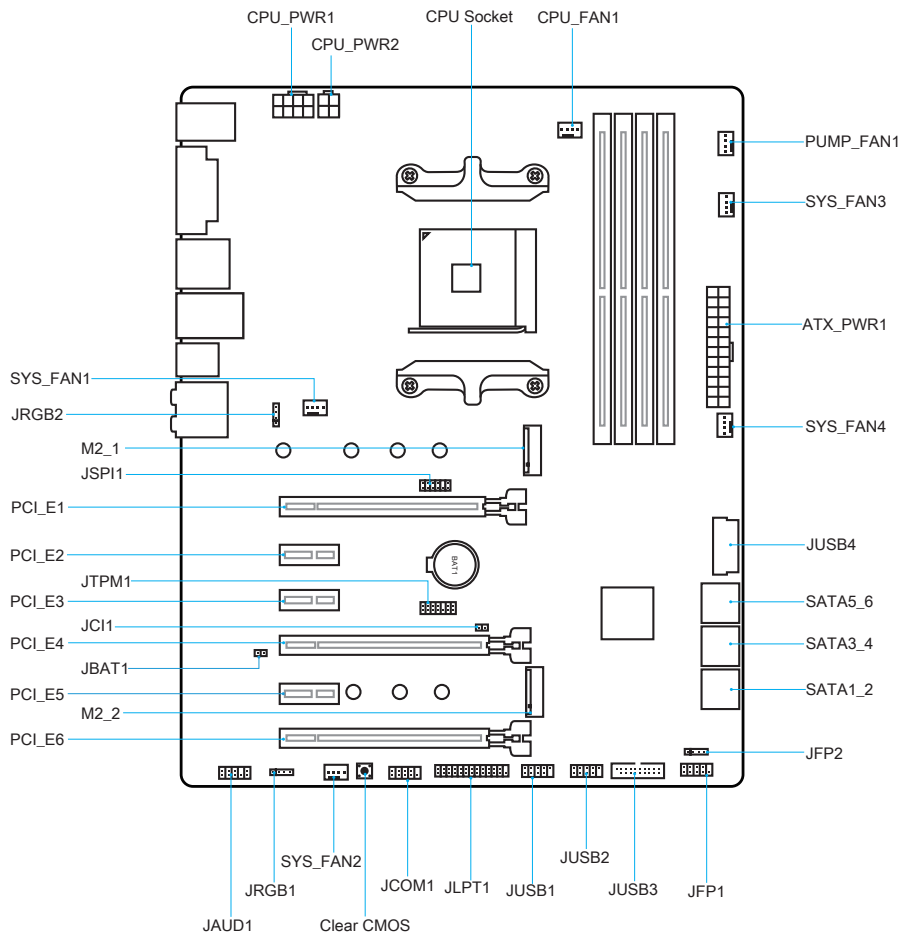

X470 GAMING PRO

(MS-7B79v1.0)
ATX Motherboard

Motherboard Components Overview

Rear I/O Panel

Motherboard Specification

CPU Support

- Supports AMD® RYZEN Series Processors and 7th Gen A-series/ Athlon™ Processors for Socket AM4

Chipset

- AMD® X470 Chipset

Memory Support

- 4 x DDR4 memory slots supporting up to 64GB
- Supports DDR4 1866/ 2133/ 2400/ 2667/ 2933(OC)/ 3200(OC) MHz* memory modules
- * 7th Gen A-series/ Athlon Processors supporting max 2400 MHz
- Support Dual-Channel mode
- Support ECC memory

Expansion Slots

- 2x PCIe 3.0 x16 slots, PCIE_1, PCIE_4 (RYZEN Series Processors support

- x16, x8/x8 mode; 7th Gen A-series/ Athlon™ processors support x8 mode)
- 1x PCIe 2.0 x16 slot (supports x4 mode)
- 3x PCIe 2.0 x1 slots