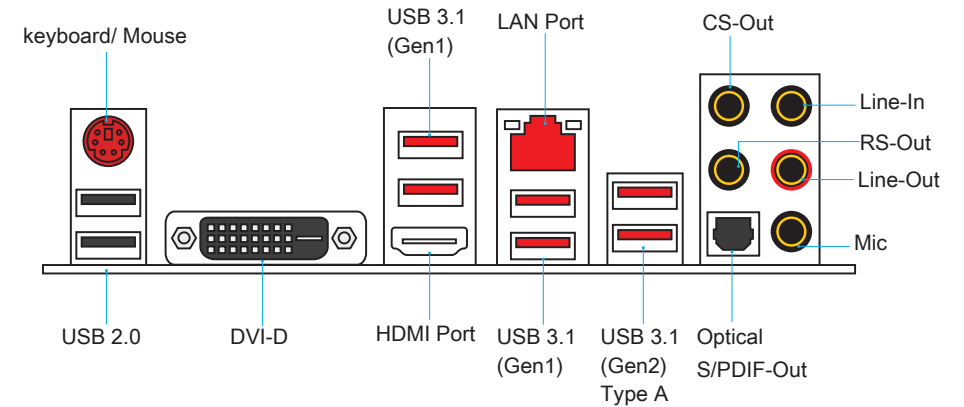

X470 GAMING PRO

(MS-7B79v1.0)
ATX Motherboard

Motherboard Components Overview

Rear I/O Panel

Motherboard Specification

CPU Support

- Supports AMD® RYZEN Series Processors and 7th Gen A-series/ Athlon™ Processors for Socket AM4

Onboard Graphics

- 1x HDMI 1.4 port, supporting a maximum resolution of 4096x2160@30Hz, 2560x1600@60Hz
- 1x DVI-D port, supporting a maximum resolution of 1920x1200@60Hz

Multi-GPU Support

- Supports 3-Way AMD® CrossFire™ Technology

Audio

- Realtek® ALC892 Codec
- 7.1-Channel High Definition Audio
- Supports S/PDIF output

LAN

- 1x Realtek® 8111H Gigabit LAN controller

Back Panel Connectors

- 1x PS/2 keyboard/ mouse combo port
- 2x USB 2.0 ports
- 1x DVI-D port
- 1x HDMI™ 1.4 port
- 4x USB 3.1 Gen1 ports
- 2x USB 3.1 Gen2 ports (Type A*2)
- 1x LAN (RJ45) port
- 1x Optical S/PDIF OUT connector
- 5x OFC audio jacks

Internal Connectors

- 1x 24-pin ATX main power connector
- 1x 8-pin ATX 12V power connector
- 1x 4-pin ATX 12V power connector
- 6x SATA 6Gb/s connectors
- 2x USB 2.0 connectors (supports additional 4 USB 2.0 ports)
- 2x USB 3.1 Gen1 connectors (supports additional 4 USB 3.1 Gen1 ports)
- 1x 4-pin CPU fan connector
- 1x 4-pin PUMP fan connector (support up to 2A)
- 4x 4-pin system fan connectors
- 1x Front panel audio connector
- 2x System front panel connectors
- 1x TPM module connector
- 1x Chassis Intrusion connector
- 2x LED connectors
- 1x Serial port connector
- 1x Parallel port connector
- 1x clear CMOS header
- 1x clear CMOS button